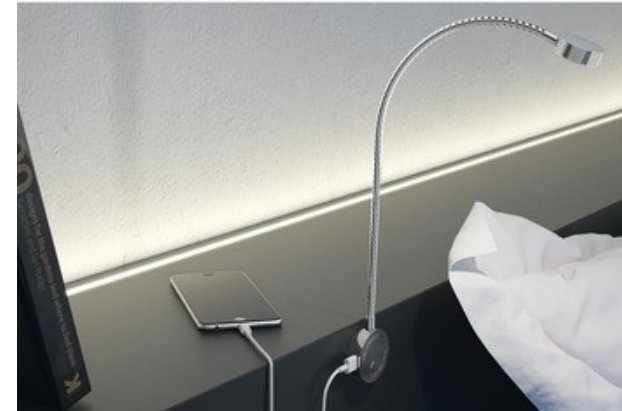

LIGHTING

Surface Mounted LED Light

Available Finishes: Matt Nickel, Polished Chrome and Black

Light colours: Warm White, Day Light, Cool White

Flexible Reading Light

Available Finishes: Matt Nickel and Black

Strip LED Light

Available Finishes: N/A

Light colours: Warm White, Day Light, Cool White

Strip Touch LED Light

Available Finishes: N/A

Surface Mounted Light

Available Finishes: Chrome Plated, Silver

Push Switch

Available Finishes: Matt Nickel and Black

Strip LED Light Aluminum Corner Profile

Available Finishes: N/A

Door Sensor Switch

Available Finishes: Matt Nickel